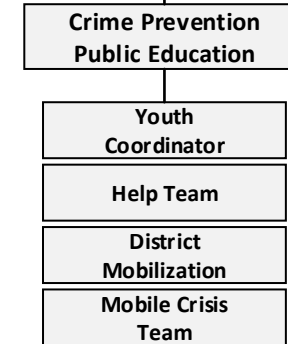

Chatham-Kent Polices Services
Organizational Chart
2024

Chatham-Kent Police Services Board

Chief of Police
Deputy Chief of Police

Executive Human Resource
Coordinator

Finance/Budget

Administrative Assistant

Investigative Support
Branch

Inspector

Investigative Services
Staff Sergeant

Community Patrol
Branch

Inspector

Community Mobilization
Sergeant

Community Patrol
Staff Sergeants

Patrol Support
Sergeant