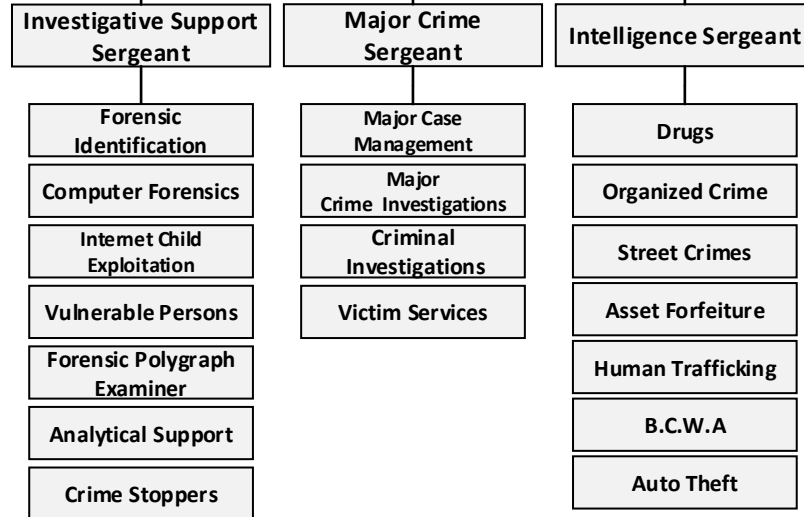

Chatham-Kent Polices Services
Organizational Chart
2024

Chatham-Kent Police Services Board

Chief of Police
Deputy Chief of Police

Executive Human Resource
Coordinator

Finance/Budget

Administrative Assistant

Investigative Support
Branch

Inspector

Investigative Services
Staff Sergeant

Community Patrol
Branch

Inspector

Community Mobilization
Sergeant

Community Patrol
Staff Sergeants

Patrol Support
Sergeant